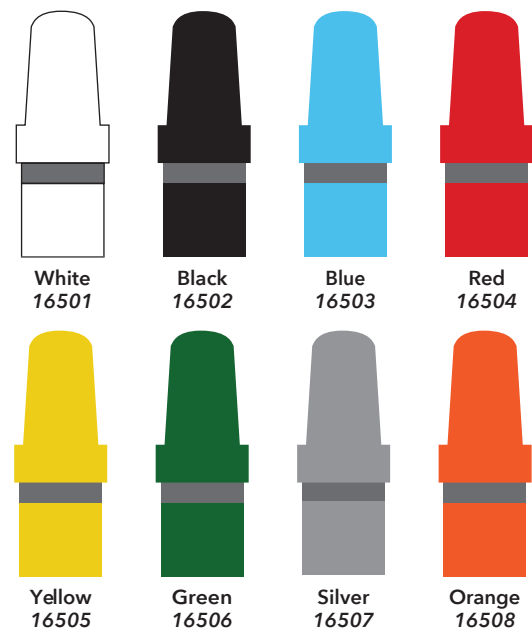

NEW! SHARK PAINT PENS

- Most durable nib in the industry.
- Marks won't chip, peel, fade or rub off.
- Marks on metal, plastic, glass, wood, etc.
- Precision valve accurately meters paint low.
- Withstands temperatures in excess of 600°F/300°C.
- Works on porous or non-porous, rough or smooth, wet, oily or dry surfaces.

**All markers come in boxes of twelve.
One color per box.**

Part #	Color
16501	White
16502	Black
16503	Blue
16504	Red
16505	Yellow
16506	Green
16507	Silver
16508	Orange

16500

Display Box free with purchase of 48 pens.